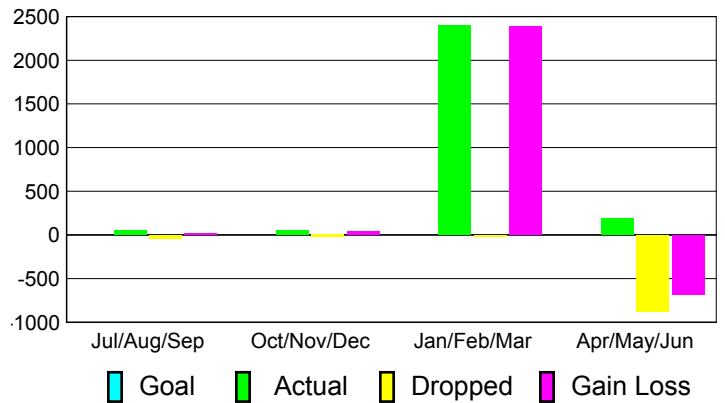

Membership Results 2010-2011

Goal, New, Dropped, Gain/Loss

Comparison of Membership Gain/Loss

Current Year Compared to the Previous Year