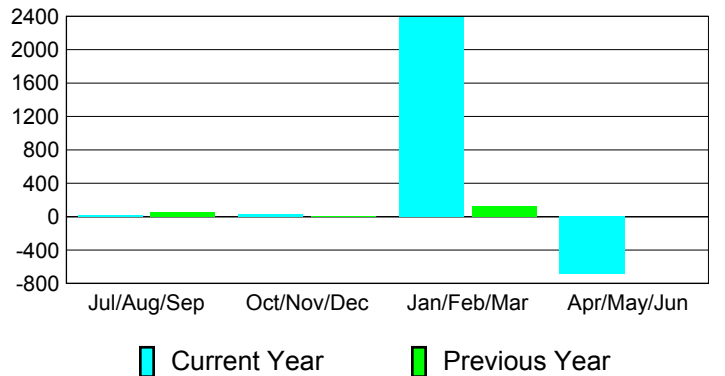

**Membership Results
2010-2011**

**Membership
2009-2010**

Month	Net Memb Goal	Actual New Memb	Actual Dropped Memb	Gain/Loss of Memb	Gain/Loss of Memb
Jul/Aug/Sep	0	54	-36	18	59
Oct/Nov/Dec	0	57	-23	34	2
Jan/Feb/Mar	0	2404	-18	2386	128
Apr/May/June	0	189	-874	-685	-1
Totals	0	2704	-951	1753	188

Membership Results 2010-2011

Goal, New, Dropped, Gain/Loss

Comparison of Membership Gain/Loss

Current Year Compared to the Previous Year

Gender Comparison 2010-2011

Jul/Aug/Sep

Oct/Nov/Dec

Jan/Feb/Mar

Apr/May/June

Male

Female