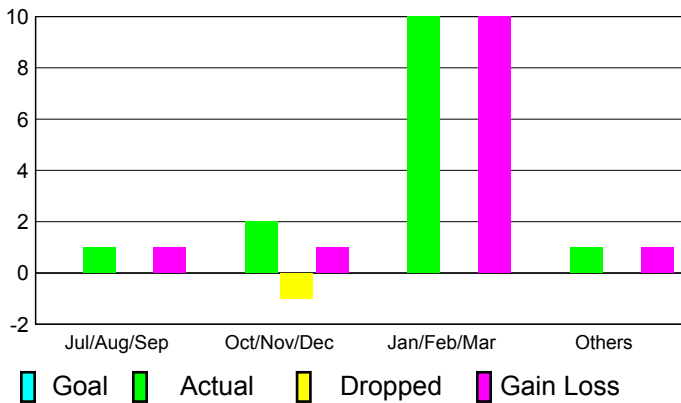

2010-2011 GMT Reports for District (or Undistricted) **District 301A1**

GMT: **Doctor DATUK K NAGARATN**, Location: **PHILIPPINES**

GMT CA: **5**

CLUBS

**Club Results
2010-2011**

**Clubs
2009-2010**

Month	New Club Goal	Actual New Clubs	Actual Dropped Clubs	Gain/Loss of Clubs	Gain/Loss of Clubs
Jul/Aug/Sep	0	1	0	1	2
Oct/Nov/Dec	0	2	-1	1	0
Jan/Feb/Mar	0	10	0	10	1
Apr/May/June	0	1	0	1	0
Totals	0	14	-1	13	3

Club Results 2010-2011

Goal, New, Dropped, Gain/Loss

Comparison of Club Gain/Loss

Current Year Compared to the Previous Year

YTD Status Quo Clubs 2010-2011

Status Quo Clubs Compared to Status Quo Members

MEMBERSHIP

**Membership Results
2010-2011**

**Membership
2009-2010**

Month	Net Memb Goal	Actual New Memb	Actual Dropped Memb	Gain/Loss of Memb	Gain/Loss of Memb
Jul/Aug/Sep	0	54	-36	18	59
Oct/Nov/Dec	0	57	-23	34	2
Jan/Feb/Mar	0	2404	-18	2386	128
Apr/May/June	0	189	-874	-685	-1
Totals	0	2704	-951	1753	188