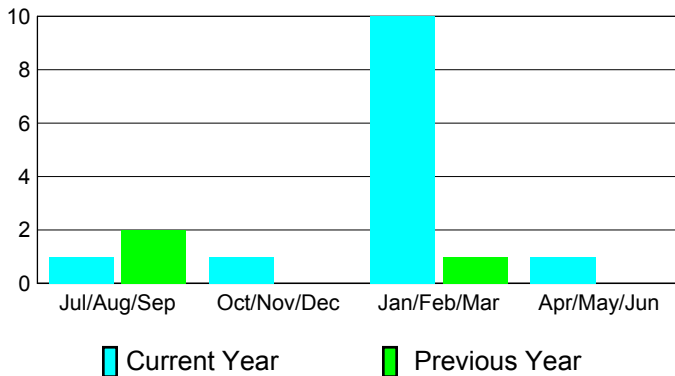

2010-2011 GMT Reports for District (or Undistricted) **District 301A1**

GMT: **Doctor DATUK K NAGARATN**, Location: **PHILIPPINES**

GMT CA: **5**

CLUBS

**Club Results
2010-2011**

**Clubs
2009-2010**

Month	New Club Goal	Actual New Clubs	Actual Dropped Clubs	Gain/Loss of Clubs	Gain/Loss of Clubs
Jul/Aug/Sep	0	1	0	1	2
Oct/Nov/Dec	0	2	-1	1	0
Jan/Feb/Mar	0	10	0	10	1
Apr/May/June	0	1	0	1	0
Totals	0	14	-1	13	3

Club Results 2010-2011

Goal, New, Dropped, Gain/Loss

Comparison of Club Gain/Loss

Current Year Compared to the Previous Year

YTD Status Quo Clubs 2010-2011

Status Quo Clubs Compared to Status Quo Members

MEMBERSHIP